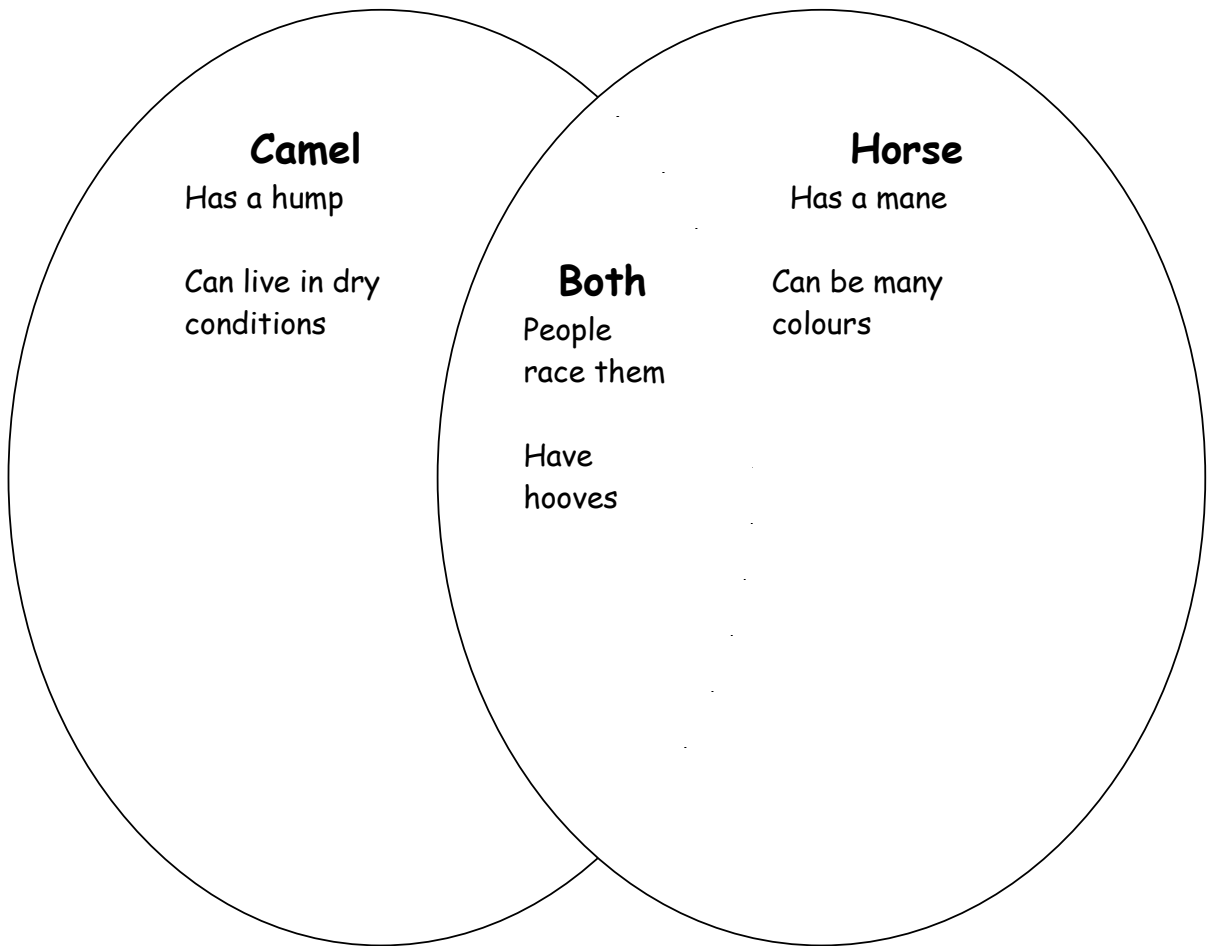

Camel Venn Diagram

Venn Diagrams are used to compare information. They could be used to compare a camel and another animal, like a horse. I have started one below that you can finish. In the camel circle write information specific to the camel. Do the same for the horse circle. In the overlapping area write information that describes both animals.

On the back of the sheet make your own Venn Diagram. You could compare different members of the camel family like the llama and a Bactrian camel.